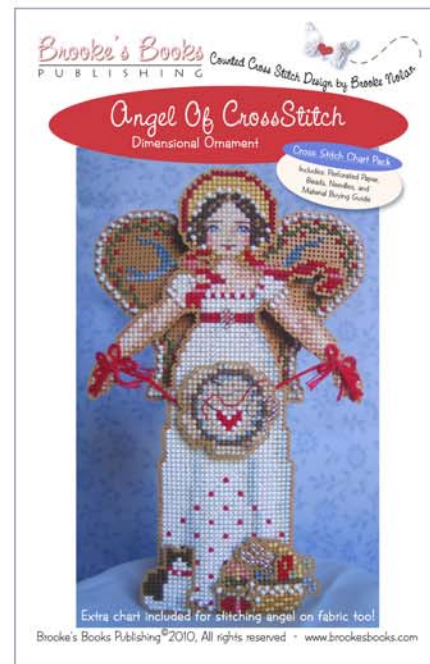

Spirit of America & Angel of Cross Stitch Ornaments

Angel of Cross Stitch

SAAmericaCP - Chart Pack - $12.00 ea. AngelOfCrossStitchCP - Chart Pack - $12.00 ea.

SAAmericaCO - Chart Only - $8.00 ea. AngelOfCrossStitchCO - Chart Only - $8.00 ea.

Chart Packs Include: Wichelt Imports® 14 count perforated Paper, Mill Hill® seed beads, tapestry & beading needles, and charts with complete finishing instructions.

Floss & Kreinik #8 Fine Braids Not Included
(DMC conversions included for Kreinik braids.)

Finished Dimensions Approximately 5" x 7"

Retailers: Order by email at meagan@brookesbooks.com or call 208-448-2026
FREE SHIPPING FOR ALL RETAILERS